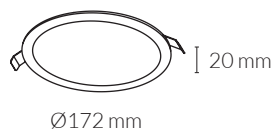

## MEASURES

## GENERAL DETAILS

REFERENCE:	K50201
INSTALLATION:	Recessed with frame
EXTERNAL FINISH:	White · Grey
MATERIAL:	Aluminium
IP DEGREE:	IP30
FORM:	Round
LIGHT DIRECTION:	Fixed
OPTIC COVER:	Opal
UTILIZATION:	Indoor
WARRANTY:	3 years

## GENERAL DIMENSIONS

HEIGHT:	20 mm
MINIMUM DISTANCE TO ILLUMINATED OBJECT:	0.5 m
CUT OUT:	Ø152 mm
MINIMUM HEIGHT OF FALSE CEILING:	45 mm