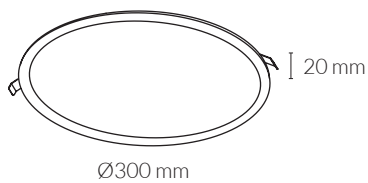

## MEASURES

## GENERAL DETAILS

REFERENCE:	K50203
INSTALLATION:	Recessed with frame
EXTERNAL FINISH:	White · Grey
MATERIAL:	Aluminium
IP DEGREE:	IP30
FORM:	Round
LIGHT DIRECTION:	Fixed
OPTIC COVER:	Opal
UTILIZATION:	Indoor
WARRANTY:	3 years

## GENERAL DIMENSIONS

HEIGHT:	20 mm
MINIMUM DISTANCE TO ILLUMINATED OBJECT:	0.5 m
CUT OUT:	Ø280 mm
MINIMUM HEIGHT OF FALSE CEILING:	45 mm