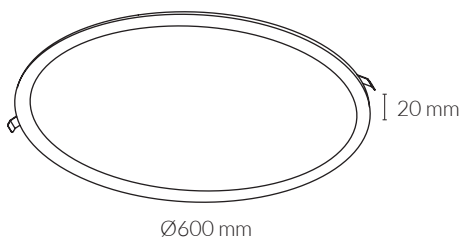

## MEASURES

## GENERAL DETAILS

REFERENCE:	K50206
INSTALLATION:	Recessed with frame
EXTERNAL FINISH:	White · Grey
MATERIAL:	Aluminium
IP DEGREE:	IP30
FORM:	Round
LIGHT DIRECTION:	Fixed
OPTIC COVER:	Opal
UTILIZATION:	Indoor
WARRANTY:	3 years

## GENERAL DIMENSIONS

HEIGHT:	20 mm
MINIMUM DISTANCE TO ILLUMINATED OBJECT:	0.5 m
CUT OUT:	Ø580 mm
MINIMUM HEIGHT OF FALSE CEILING:	45 mm