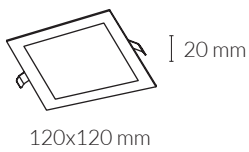

DISC SQUARE

MEASURES

ENERGY LABEL

GENERAL DETAILS

REFERENCE:	K50210
INSTALLATION:	Recessed with frame
EXTERNAL FINISH:	White - Grey
MATERIAL:	Aluminium
IP DEGREE:	IP30
FORM:	Square
LIGHT DIRECTION:	Fixed
OPTIC COVER:	Opal
UTILIZATION:	Indoor
WARRANTY:	3 years

GENERAL DIMENSIONS

HEIGHT:	20 mm
MINIMUM DISTANCE TO ILLUMINATED OBJECT:	0.5 m
CUT OUT:	100x100 mm
MINIMUM HEIGHT OF FALSE CEILING:	45 mm

ELECTRICAL DETAILS

LAMP:	LED
PROTECTION CLASS:	□
WATTS:	8 W
EFFICIENCY 3000K:	45 lm/W
EFFICIENCY 4000K:	58 lm/W
3000K lm:	360 lm
4000K lm:	464 lm
ENERGETIC EFFICIENCY:	A
DRIVER:	Included
mA:	300 mA
VOLTAGE:	230V
LIFE TIME:	35.000 h
CRI:	≥ 80