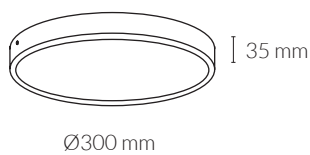

DISC SURFACE

MEASURES

ENERGY LABEL

GENERAL DETAILS

REFERENCE:	K50223
INSTALLATION:	Surface
EXTERNAL FINISH:	White - Grey
MATERIAL:	Aluminium
IP DEGREE:	IP30
FORM:	Rounded
LIGHT DIRECTION:	Fixed
OPTIC COVER:	Opal
UTILIZATION:	Indoor
WARRANTY:	3 years

GENERAL DIMENSIONS

HEIGHT:	35 mm
MINIMUM DISTANCE TO ILLUMINATED OBJECT:	0.5 m
MINIMUM HEIGHT OF FALSE CEILING:	60 mm

ELECTRICAL DETAILS

LAMP:	LED
PROTECTION CLASS:	□
WATTS:	24 W
EFFICIENCY 3000K:	75 lm/W
EFFICIENCY 4000K:	78 lm/W
3000K lm:	1800 lm
4000K lm:	1872 lm
ENERGETIC EFFICIENCY:	A
DRIVER:	Included
mA:	300 mA
VOLTAGE:	230V
LIFE TIME:	35.000 h
CRI:	≥ 80