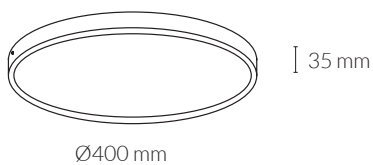

## DISC SURFACE

## MEASURES

## GENERAL DETAILS

REFERENCE:	K50224
INSTALLATION:	Surface
EXTERNAL FINISH:	White - Grey
MATERIAL:	Aluminium
IP DEGREE:	IP30
FORM:	Rounded
LIGHT DIRECTION:	Fixed
OPTIC COVER:	Opal
UTILIZATION:	Indoor
WARRANTY:	3 years

## GENERAL DIMENSIONS

HEIGHT:	35 mm
MINIMUM DISTANCE TO ILLUMINATED OBJECT:	0.5 m