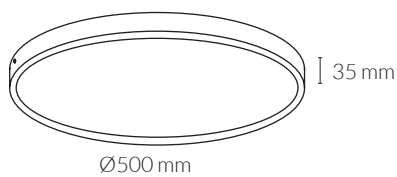

DISC SURFACE

MEASURES

GENERAL DETAILS

REFERENCE:	K50225
INSTALLATION:	Surface
EXTERNAL FINISH:	White - Grey
MATERIAL:	Aluminium
IP DEGREE:	IP30
FORM:	Rounded
LIGHT DIRECTION:	Fixed
OPTIC COVER:	Opal
UTILIZATION:	Indoor
WARRANTY:	3 years

GENERAL DIMENSIONS

HEIGHT:	35 mm
MINIMUM DISTANCE TO ILLUMINATED OBJECT:	0.5 m

ELECTRICAL DETAILS

LAMP:	LED
PROTECTION CLASS:	□
WATTS:	48 W
EFFICIENCY 3000K:	74 lm/W
EFFICIENCY 4000K:	75 lm/W
3000K lm:	3552 lm
4000K lm:	3600 lm
ENERGETIC EFFICIENCY:	A
DRIVER:	Included
mA:	1200 mA
VOLTAGE:	230V
LIFE TIME:	35.000 h
CRI:	≥ 80