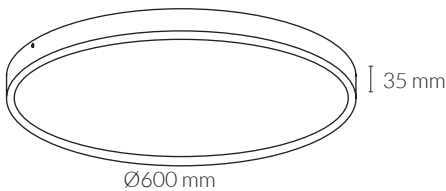

DISC SURFACE

GENERAL DETAILS

REFERENCE:	K50226
INSTALLATION:	Surface
EXTERNAL FINISH:	White - Grey
MATERIAL:	Aluminium
IP DEGREE:	IP30
FORM:	Rounded
LIGHT DIRECTION:	Fixed
OPTIC COVER:	Opal
UTILIZATION:	Indoor
WARRANTY:	3 years

MEASURES

GENERAL DIMENSIONS

HEIGHT:	35 mm
MINIMUM DISTANCE TO ILLUMINATED OBJECT:	0.5 m

ELECTRICAL DETAILS

LAMP:	LED
PROTECTION CLASS:	□
WATTS:	56 W
EFFICIENCY 3000K:	71 lm/W
EFFICIENCY 4000K:	72 lm/W
3000K lm:	3976 lm
4000K lm:	4032 lm
ENERGETIC EFFICIENCY:	A
DRIVER:	Included
mA:	900 mA
VOLTAGE:	230V
LIFE TIME:	35.000 h
CRI:	≥ 80