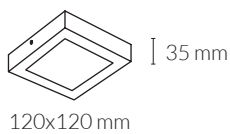

DISC SQUARE SURFACE

MEASURES

ENERGY LABEL

GENERAL DETAILS

REFERENCE:	K50230
INSTALLATION:	Surface
EXTERNAL FINISH:	White - Grey
MATERIAL:	Aluminium
IP DEGREE:	IP30
FORM:	Rounded
LIGHT DIRECTION:	Fixed
OPTIC COVER:	Opal
UTILIZATION:	Indoor
WARRANTY:	3 years

GENERAL DIMENSIONS

HEIGHT:	35 mm
MINIMUM DISTANCE TO ILLUMINATED OBJECT:	0.5 m

ELECTRICAL DETAILS

LAMP:	LED
PROTECTION CLASS:	□
WATTS:	8 W
EFFICIENCY 3000K:	45 lm/W
EFFICIENCY 4000K:	58 lm/W
3000K lm:	360 lm
4000K lm:	464 lm
ENERGETIC EFFICIENCY:	A
DRIVER:	Included
mA:	300 mA
VOLTAGE:	230V
LIFE TIME:	35.000 h
CRI:	≥ 80