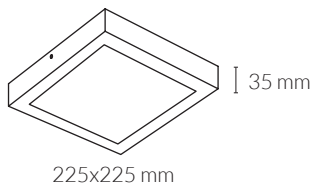

DISC SQUARE SURFACE

MEASURES

GENERAL DETAILS

REFERENCE:	K50232
INSTALLATION:	Surface
EXTERNAL FINISH:	White - Grey
MATERIAL:	Aluminium
IP DEGREE:	IP30
FORM:	Rounded
LIGHT DIRECTION:	Fixed
OPTIC COVER:	Opal
UTILIZATION:	Indoor
WARRANTY:	3 years

GENERAL DIMENSIONS

HEIGHT:	35 mm
MINIMUM DISTANCE TO ILLUMINATED OBJECT:	0.5 m

ELECTRICAL DETAILS

LAMP:	LED
PROTECTION CLASS:	□
WATTS:	20 W
EFFICIENCY 3000K:	75 lm/W
EFFICIENCY 4000K:	78 lm/W
3000K lm:	1500 lm
4000K lm:	1560 lm
ENERGETIC EFFICIENCY:	A
DRIVER:	Included
mA:	300 mA
VOLTAGE:	230V
LIFE TIME:	35.000 h
CRI:	≥ 80