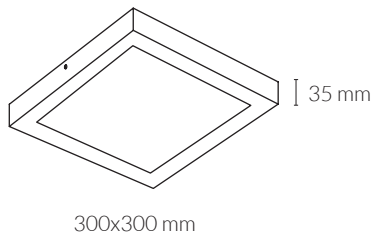

DISC SQUARE SURFACE

MEASURES

GENERAL DETAILS

REFERENCE:	K50233
INSTALLATION:	Surface
EXTERNAL FINISH:	White - Grey
MATERIAL:	Aluminium
IP DEGREE:	IP30
FORM:	Rounded
LIGHT DIRECTION:	Fixed
OPTIC COVER:	Opal
UTILIZATION:	Indoor
WARRANTY:	3 years

GENERAL DIMENSIONS

HEIGHT:	35 mm
MINIMUM DISTANCE TO ILLUMINATED OBJECT:	0.5 m

ELECTRICAL DETAILS

LAMP:	LED
PROTECTION CLASS:	□
WATTS:	24 W
EFFICIENCY 3000K:	75 lm/W
EFFICIENCY 4000K:	78 lm/W
3000K lm:	1800 lm
4000K lm:	1872 lm
ENERGETIC EFFICIENCY:	A
DRIVER:	Included
mA:	300 mA
VOLTAGE:	230V
LIFE TIME:	35.000 h
CRI:	≥ 80