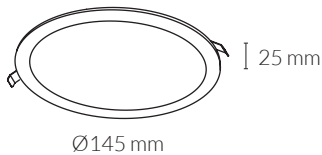

TRIM

GENERAL DETAILS

REFERENCE:	K50251
INSTALLATION:	Recessed with frame
EXTERNAL FINISH:	White
MATERIAL:	Aluminium
IP DEGREE:	IP32
FORM:	Round
LIGHT DIRECTION:	Fixed
OPTIC COVER:	Opal
UTILIZATION:	Indoor
WARRANTY:	2 years

MEASURES

GENERAL DIMENSIONS

HEIGHT:	25 mm
MINIMUM DISTANCE TO ILLUMINATED OBJECT:	0.5 m
CUT OUT:	Ø130 mm
MINIMUM HEIGHT OF FALSE CEILING:	50 mm

ELECTRICAL DETAILS

LAMP:	LED
PROTECTION CLASS:	□
WATTS:	16 W
EFFICIENCY 3000K:	92 lm/W
EFFICIENCY 4000K:	93 lm/W
3000K lm:	1483 lm
4000K lm:	1491 lm
ENERGETIC EFFICIENCY:	A+
DRIVER:	Included
mA:	220 mA
VOLTAGE:	230V
LIFE TIME:	15.000 h
CRI:	≥ 80