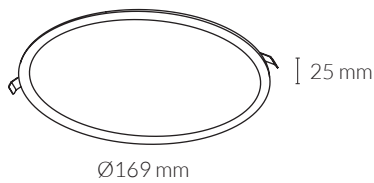

TRIM

GENERAL DETAILS

REFERENCE:	K50252
INSTALLATION:	Recessed with frame
EXTERNAL FINISH:	White
MATERIAL:	Aluminium
IP DEGREE:	IP32
FORM:	Round
LIGHT DIRECTION:	Fixed
OPTIC COVER:	Opal
UTILIZATION:	Indoor
WARRANTY:	2 years

MEASURES

GENERAL DIMENSIONS

HEIGHT:	25 mm
MINIMUM DISTANCE TO ILLUMINATED OBJECT:	0.5 m
CUT OUT:	Ø155 mm
MINIMUM HEIGHT OF FALSE CEILING:	50 mm

ENERGY LABEL

ELECTRICAL DETAILS

LAMP:	LED
PROTECTION CLASS:	□
WATTS:	22 W
EFFICIENCY 3000K:	106 lm/W
EFFICIENCY 4000K:	107 lm/W
3000K lm:	2332 lm
4000K lm:	2338 lm
ENERGETIC EFFICIENCY:	A+
DRIVER:	Included
mA:	210 mA
VOLTAGE:	230V
LIFE TIME:	15.000 h
CRI:	≥ 80