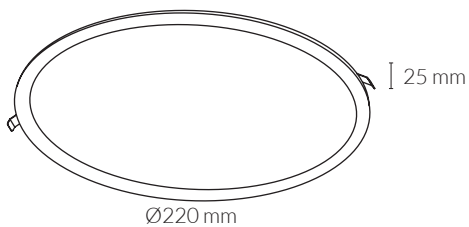

TRIM

GENERAL DETAILS

REFERENCE:	K50253
INSTALLATION:	Recessed with frame
EXTERNAL FINISH:	White
MATERIAL:	Aluminium
IP DEGREE:	IP32
FORM:	Round
LIGHT DIRECTION:	Fixed
OPTIC COVER:	Opal
UTILIZATION:	Indoor
WARRANTY:	2 years

MEASURES

GENERAL DIMENSIONS

HEIGHT:	25 mm
MINIMUM DISTANCE TO ILLUMINATED OBJECT:	0.5 m
CUT OUT:	Ø200 mm
MINIMUM HEIGHT OF FALSE CEILING:	50 mm

ELECTRICAL DETAILS

LAMP:	LED
PROTECTION CLASS:	□
WATTS:	30 W
EFFICIENCY 3000K:	109 lm/W
EFFICIENCY 4000K:	110 lm/W
3000K lm:	3291 lm
4000K lm:	3296 lm
ENERGETIC EFFICIENCY:	A+
DRIVER:	Included
mA:	450 mA
VOLTAGE:	230V
LIFE TIME:	15.000 h
CRI:	≥ 80