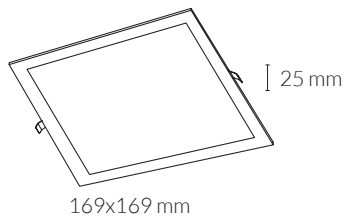

## TRIM SQUARE

## GENERAL DETAILS

REFERENCE:	K50257
INSTALLATION:	Recessed with frame
EXTERNAL FINISH:	White
MATERIAL:	Aluminium
IP DEGREE:	IP32
FORM:	Square
LIGHT DIRECTION:	Fixed
OPTIC COVER:	Opal
UTILIZATION:	Indoor
WARRANTY:	2 years

## MEASURES

## GENERAL DIMENSIONS

HEIGHT:	25 mm
MINIMUM DISTANCE TO ILLUMINATED OBJECT:	0.5 m
CUT OUT:	155x155 mm
MINIMUM HEIGHT OF FALSE CEILING:	50 mm