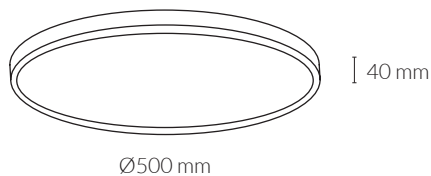

# TRIM SURFACE

## GENERAL DETAILS

REFERENCE:	K50265
INSTALLATION:	Surface
EXTERNAL FINISH:	White
MATERIAL:	Aluminium
IP DEGREE:	IP32
FORM:	Rounded
LIGHT DIRECTION:	Fixed
OPTIC COVER:	Opal
UTILIZATION:	Indoor
WARRANTY:	2 years

## MEASURES

## GENERAL DIMENSIONS

HEIGHT:	40 mm
MINIMUM DISTANCE TO ILLUMINATED OBJECT:	0.5 m