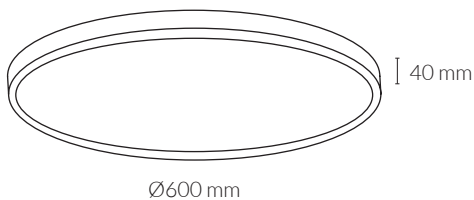

TRIM SURFACE

GENERAL DETAILS

REFERENCE:	K50266
INSTALLATION:	Surface
EXTERNAL FINISH:	White
MATERIAL:	Aluminium
IP DEGREE:	IP32
FORM:	Rounded
LIGHT DIRECTION:	Fixed
OPTIC COVER:	Opal
UTILIZATION:	Indoor
WARRANTY:	2 years

MEASURES

GENERAL DIMENSIONS

HEIGHT:	40 mm
MINIMUM DISTANCE TO ILLUMINATED OBJECT:	0.5 m

ELECTRICAL DETAILS

LAMP:	LED
PROTECTION CLASS:	□
WATTS:	56 W
EFFICIENCY 3000K:	96 lm/W
EFFICIENCY 4000K:	97 lm/W
3000K lm:	5417 lm
4000K lm:	5426 lm
ENERGETIC EFFICIENCY:	A+
DRIVER:	Included
mA:	900 mA
VOLTAGE:	230V
LIFE TIME:	15.000 h
CRI:	≥ 80