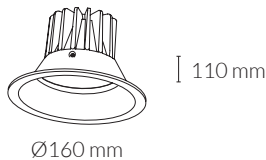

DARA

GENERAL DETAILS

REFERENCE:	K50301
INSTALLATION:	Recessed with frame
EXTERNAL FINISH:	White
MATERIAL:	Aluminium
IP DEGREE:	IP44
UGR:	16.2
FORM:	Round
LIGHT DIRECTION:	Fixed
REFLECTOR:	40°
UTILIZATION:	Indoor
WARRANTY:	3 years

MEASURES

GENERAL DIMENSIONS

HEIGHT:	110 mm
MINIMUM DISTANCE TO ILLUMINATED OBJECT:	0.5 m
CUT OUT:	Ø145 mm
MINIMUM HEIGHT OF FALSE CEILING:	135 mm

ELECTRICAL DETAILS

LAMP:	LED
PROTECTION CLASS:	□
WATTS:	20 W
EFFICIENCY 3000K:	92 lm/W
EFFICIENCY 4000K:	100 lm/W
3000K lm:	1840 lm
4000K lm:	2010 lm
ENERGETIC EFFICIENCY:	A+
DRIVER:	Included
mA:	540 mA
VOLTAGE:	230V
LIFE TIME:	35.000 h
CRI:	≥ 80

ENERGY LABEL

ACCESORIES

REFLECTOR	REF.
	KAC50301.D15 - KAC50301.D24 - KAC50301.D60