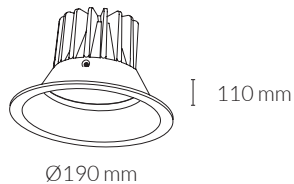

## GENERAL DETAILS

REFERENCE:	K50302
INSTALLATION:	Recessed with frame
EXTERNAL FINISH:	White
MATERIAL:	Aluminium
IP DEGREE:	IP44
UGR:	16.2
FORM:	Round
LIGHT DIRECTION:	Fixed
REFLECTOR:	40°
UTILIZATION:	Indoor
WARRANTY:	3 years

## MEASURES

## GENERAL DIMENSIONS

HEIGHT:	110 mm
MINIMUM DISTANCE TO ILLUMINATED OBJECT:	0.5 m
CUT OUT:	Ø175 mm
MINIMUM HEIGHT OF FALSE CEILING:	135 mm