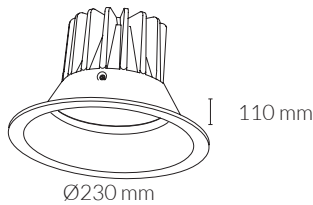

DARA

GENERAL DETAILS

REFERENCE:	K50303
INSTALLATION:	Recessed with frame
EXTERNAL FINISH:	White
MATERIAL:	Aluminium
IP DEGREE:	IP44
UGR:	16.2
FORM:	Round
LIGHT DIRECTION:	Fixed
REFLECTOR:	40°
UTILIZATION:	Indoor
WARRANTY:	3 years

MEASURES

GENERAL DIMENSIONS

HEIGHT:	110 mm
MINIMUM DISTANCE TO ILLUMINATED OBJECT:	0.5 m
CUT OUT:	Ø215 mm
MINIMUM HEIGHT OF FALSE CEILING:	135 mm

ELECTRICAL DETAILS

LAMP:	LED
PROTECTION CLASS:	□
WATTS:	40 W
EFFICIENCY 3000K:	80 lm/W
EFFICIENCY 4000K:	83 lm/W
3000K lm:	3200 lm
4000K lm:	3320 lm
ENERGETIC EFFICIENCY:	A+
DRIVER:	Included
mA:	700 mA
VOLTAGE:	230V
LIFE TIME:	35.000 h
CRI:	≥ 80

ENERGY LABEL

ACCESORIES

REFLECTOR	REF.
	KAC50303.D60