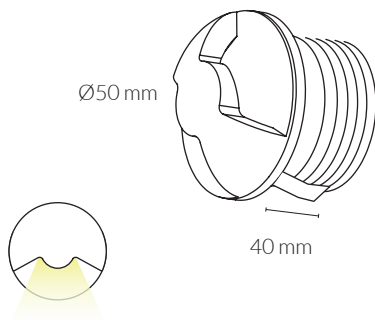

LASSO

MEASURES

ENERGY LABEL

K50701

This luminaire contains built-in LED lamps.

A++
A+
A
B
C
D
E

} LED

The lamps cannot be changed in the luminaire.

874/2012

GENERAL DETAILS

REFERENCE:	K50701
INSTALLATION:	Recessed with frame
EXTERNAL FINISH:	White
MATERIAL:	Aluminium
IP DEGREE:	IP20
FORM:	Round
LIGHT DIRECTION:	Fixed
UTILIZATION:	Indoor
WARRANTY:	2 years

GENERAL DIMENSIONS

HEIGHT:	40 mm
MINIMUM DISTANCE TO ILLUMINATED OBJECT:	0.5 m
CUT OUT:	Ø35 mm
MINIMUM HEIGHT OF FALSE CEILING:	65 mm

ELECTRICAL DETAILS

LAMP:	LED
PROTECTION CLASS:	□
WATTS:	3 W
EFFICIENCY 3000K:	92 lm/W
3000K lm:	275 lm
ENERGETIC EFFICIENCY:	A+
DRIVER:	Included
mA:	300 mA
VOLTAGE:	230V
LIFE TIME:	35.000 h
CRI:	≥ 80

ACCESORIES

TUBO PVC - PVC TUBE
 Accesorio de fijación
 Fitting accessory
 KAC50700 Ø40mm