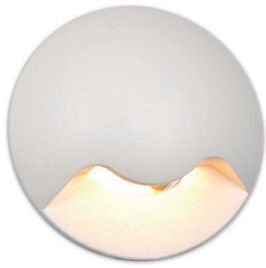

LASSO

MEASURES

ENERGY LABEL

K50701

This luminaire contains built-in LED lamps.

A++
A+
A
B
C
D
E

} LED

The lamps cannot be changed in the luminaire.

874/2012

GENERAL DETAILS

REFERENCE:	K50701
INSTALLATION:	Recessed with frame
EXTERNAL FINISH:	White
MATERIAL:	Aluminium
IP DEGREE:	IP20
FORM:	Round
LIGHT DIRECTION:	Fixed
UTILIZATION:	Indoor
WARRANTY:	2 years

GENERAL DIMENSIONS

HEIGHT:	40 mm
MINIMUM DISTANCE TO ILLUMINATED OBJECT:	0.5 m
CUT OUT:	Ø35 mm
MINIMUM HEIGHT OF FALSE CEILING:	65 mm

ELECTRICAL DETAILS

LAMP:	LED
PROTECTION CLASS:	□
WATTS:	3 W
EFFICIENCY 3000K:	92 lm/W
3000K lm:	275 lm
ENERGETIC EFFICIENCY:	A+
DRIVER:	Included
mA:	300 mA
VOLTAGE:	230V
LIFE TIME:	35.000 h
CRI:	≥ 80