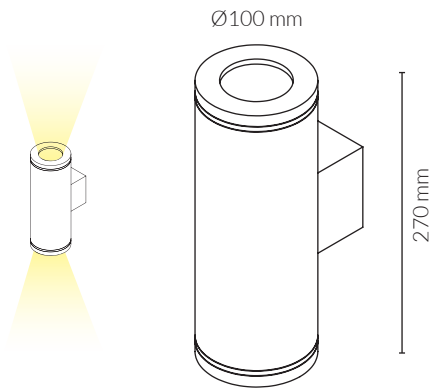

HAMMER ROUND

GENERAL DETAILS

REFERENCE:	K52300
INSTALLATION:	Surface
EXTERNAL FINISH:	Grey · Black
MATERIAL:	Aluminium
IP DEGREE:	IP65
FORM:	Round
LIGHT DIRECTION:	Fixed Symmetrical
UTILIZATION:	Outdoor
WARRANTY:	3 years

GENERAL DIMENSIONS

HEIGHT:	270 mm
MINIMUM DISTANCE TO ILLUMINATED OBJECT:	0.5 m

MEASURES

ELECTRICAL DETAILS

LAMP:	LED
PROTECTION CLASS:	⊕
WATTS:	15,3+15,3 W
EFFICIENCY 3000K:	78 lm/W
3000K lm:	1190 lm
ENERGETIC EFFICIENCY:	A
DRIVER:	Included
mA:	700 mA
VOLTAGE:	230V
LIFE TIME:	50.000 h
CRI:	≥ 80