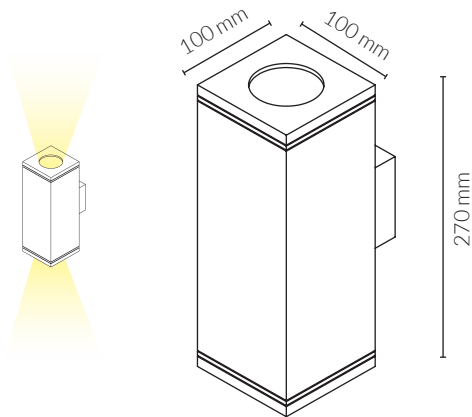

HAMMER ROUND

GENERAL DETAILS

REFERENCE:	K52301
INSTALLATION:	Surface
EXTERNAL FINISH:	Grey · Black
MATERIAL:	Aluminium
IP DEGREE:	IP65
FORM:	Square
LIGHT DIRECTION:	Fixed Symmetrical
UTILIZATION:	Outdoor
WARRANTY:	3 years

GENERAL DIMENSIONS

HEIGHT:	270 mm
MINIMUM DISTANCE TO ILLUMINATED OBJECT:	0.5 m

MEASURES

ELECTRICAL DETAILS

LAMP:	LED
PROTECTION CLASS:	⊕
WATTS:	15,3+15,3 W
EFFICIENCY 3000K:	78 lm/W
3000K lm:	1190 lm
ENERGETIC EFFICIENCY:	A
DRIVER:	Included
mA:	700 mA
VOLTAGE:	230V
LIFE TIME:	50.000 h
CRI:	≥ 80