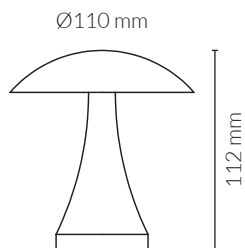

GENERAL DETAILS

REFERENCE:	K52400.BK
INSTALLATION:	Surface
EXTERNAL FINISH:	Dark grey
MATERIAL:	Aluminium
IP DEGREE:	IP65
FORM:	Mushroom
LIGHT DIRECTION:	Fixed
UTILIZATION:	Outdoor
WARRANTY:	3 years

MEASURES

GENERAL DIMENSIONS

HEIGHT:	112 mm
MINIMUM DISTANCE TO ILLUMINATED OBJECT:	0.5 m

ELECTRICAL DETAILS

LAMP:	LED
PROTECTION CLASS:	⊕
WATTS:	6,3 W
EFFICIENCY 3000K:	13 lm/W
3000K lm:	85 lm
ENERGETIC EFFICIENCY:	B
DRIVER:	Included
mA:	500 mA
VOLTAGE:	230V
LIFE TIME:	35.000 h
CRI:	≥ 80