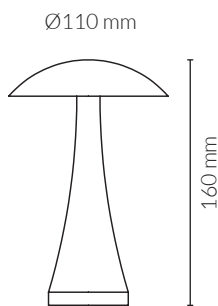

BOLETUS

GENERAL DETAILS

REFERENCE:	K52401.BK
INSTALLATION:	Surface
EXTERNAL FINISH:	Dark grey
MATERIAL:	Aluminium
IP DEGREE:	IP65
FORM:	Mushroom
LIGHT DIRECTION:	Fixed
UTILIZATION:	Outdoor
WARRANTY:	3 years

MEASURES

GENERAL DIMENSIONS

HEIGHT:	160 mm
MINIMUM DISTANCE TO ILLUMINATED OBJECT:	0.5 m

ELECTRICAL DETAILS

LAMP:	LED
PROTECTION CLASS:	⊕
WATTS:	6,3 W
EFFICIENCY 3000K:	13 lm/W
3000K lm:	85 lm
ENERGETIC EFFICIENCY:	B
DRIVER:	Included
mA:	500 mA
VOLTAGE:	230V
LIFE TIME:	35.000 h
CRI:	≥ 80