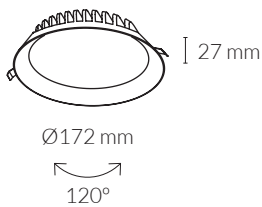

### GENERAL DETAILS

REFERENCE:	K53101
INSTALLATION:	Recessed with frame
EXTERNAL FINISH:	White
MATERIAL:	Aluminium
IP DEGREE:	IP44
FORM:	Round
LIGHT DIRECTION:	Fixed
OPTIC COVER:	Opal
UTILIZATION:	Indoor
WARRANTY:	3 years

### MEASURES

### GENERAL DIMENSIONS

HEIGHT:	27 mm
MINIMUM DISTANCE TO ILLUMINATED OBJECT:	0.5 m
CUT OUT:	Ø159 mm
MINIMUM HEIGHT OF FALSE CEILING:	52 mm