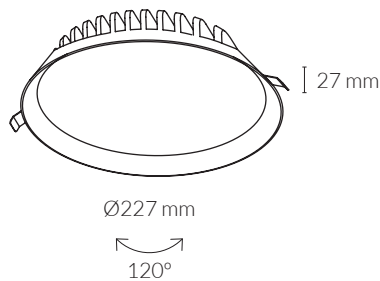

MIRANDA

GENERAL DETAILS

REFERENCE:	K53102
INSTALLATION:	Recessed with frame
EXTERNAL FINISH:	White
MATERIAL:	Aluminium
IP DEGREE:	IP44
FORM:	Round
LIGHT DIRECTION:	Fixed
OPTIC COVER:	Opal
UTILIZATION:	Indoor
WARRANTY:	3 years

MEASURES

GENERAL DIMENSIONS

HEIGHT:	27 mm
MINIMUM DISTANCE TO ILLUMINATED OBJECT:	0.5 m
CUT OUT:	Ø214 mm
MINIMUM HEIGHT OF FALSE CEILING:	52 mm

ELECTRICAL DETAILS

LAMP:	LED
PROTECTION CLASS:	□
WATTS:	22 W
EFFICIENCY 3000K:	90 lm/W
EFFICIENCY 4000K:	100 lm/W
3000K lm:	1980 lm
4000K lm:	2200 lm
ENERGETIC EFFICIENCY:	A
DRIVER:	Included
mA:	600 mA
VOLTAGE:	230V
LIFE TIME:	35.000 h
CRI:	≥ 80