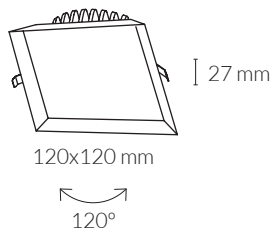

MIRANDA SQUARE

GENERAL DETAILS

REFERENCE:	K53105
INSTALLATION:	Recessed with frame
EXTERNAL FINISH:	White
MATERIAL:	Aluminium
IP DEGREE:	IP44
FORM:	Square
LIGHT DIRECTION:	Fixed
OPTIC COVER:	Opal
UTILIZATION:	Indoor
WARRANTY:	3 years

MEASURES

GENERAL DIMENSIONS

HEIGHT:	27 mm
MINIMUM DISTANCE TO ILLUMINATED OBJECT:	0.5 m
CUT OUT:	109x109 mm
MINIMUM HEIGHT OF FALSE CEILING:	52 mm

ELECTRICAL DETAILS

LAMP:	LED
PROTECTION CLASS:	□
WATTS:	8 W
EFFICIENCY 3000K:	90 lm/W
EFFICIENCY 4000K:	100 lm/W
3000K lm:	720 lm
4000K lm:	800 lm
ENERGETIC EFFICIENCY:	A
DRIVER:	Included
mA:	200 mA
VOLTAGE:	230V
LIFE TIME:	35.000 h
CRI:	≥ 80