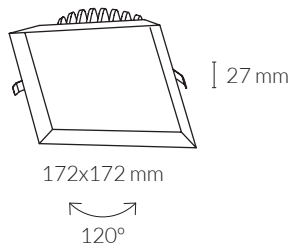

MIRANDA SQUARE

GENERAL DETAILS

REFERENCE:	K53106
INSTALLATION:	Recessed with frame
EXTERNAL FINISH:	White
MATERIAL:	Aluminium
IP DEGREE:	IP44
FORM:	Square
LIGHT DIRECTION:	Fixed
OPTIC COVER:	Opal
UTILIZATION:	Indoor
WARRANTY:	3 years

MEASURES

GENERAL DIMENSIONS

HEIGHT:	27 mm
MINIMUM DISTANCE TO ILLUMINATED OBJECT:	0.5 m
CUT OUT:	159x159 mm
MINIMUM HEIGHT OF FALSE CEILING:	52 mm

ELECTRICAL DETAILS

LAMP:	LED
PROTECTION CLASS:	□
WATTS:	15 W
EFFICIENCY 3000K:	90 lm/W
EFFICIENCY 4000K:	100 lm/W
3000K lm:	1350 lm
4000K lm:	1500 lm
ENERGETIC EFFICIENCY:	A
DRIVER:	Included
mA:	350 mA
VOLTAGE:	230V
LIFE TIME:	35.000 h
CRI:	≥ 80