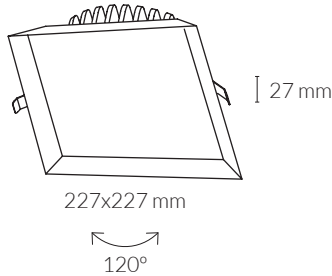

MIRANDA SQUARE

GENERAL DETAILS

REFERENCE:	K53107
INSTALLATION:	Recessed with frame
EXTERNAL FINISH:	White
MATERIAL:	Aluminium
IP DEGREE:	IP44
FORM:	Square
LIGHT DIRECTION:	Fixed
OPTIC COVER:	Opal
UTILIZATION:	Indoor
WARRANTY:	3 years

MEASURES

GENERAL DIMENSIONS

HEIGHT:	27 mm
MINIMUM DISTANCE TO ILLUMINATED OBJECT:	0.5 m
CUT OUT:	214x214 mm
MINIMUM HEIGHT OF FALSE CEILING:	52 mm

ELECTRICAL DETAILS

LAMP:	LED
PROTECTION CLASS:	□
WATTS:	22 W
EFFICIENCY 3000K:	90 lm/W
EFFICIENCY 4000K:	100 lm/W
3000K lm:	1980 lm
4000K lm:	2200 lm
ENERGETIC EFFICIENCY:	A
DRIVER:	Included
mA:	600 mA
VOLTAGE:	230V
LIFE TIME:	35.000 h
CRI:	≥ 80