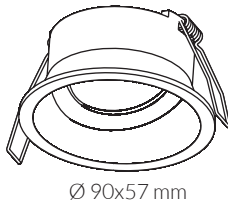

OZONE

GENERAL DETAILS

REFERENCE:	K50112
INSTALLATION:	Recessed with frame
EXTERNAL FINISH:	White - Black
MATERIAL:	Aluminium
IP DEGREE:	IP20
FORM:	Round
LIGHT DIRECTION:	Orientable
TILTING DEGREES:	30°
UTILIZATION:	Indoor
WARRANTY:	2 years

MEASURES

GENERAL DIMENSIONS

HEIGHT:	57 mm
MINIMUM DISTANCE TO ILLUMINATED OBJECT:	0.5 m
CUT OUT:	Ø82 mm
MINIMUM HEIGHT OF FALSE CEILING:	82 mm

ELECTRICAL DETAILS

LAMP:	Not included
LAMPHOLDER:	GU10
PROTECTION CLASS:	□
WATTS:	MAX 50 W
DRIVER:	Not included