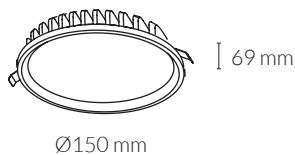

LIM ROUND

GENERAL DETAILS

REFERENCE:	K50311
INSTALLATION:	Recessed with frame
EXTERNAL FINISH:	White
MATERIAL:	Aluminium
IP DEGREE:	IP20
FORM:	Round
LIGHT DIRECTION:	Fixed
OPTIC COVER:	Opal
UTILIZATION:	Indoor
WARRANTY:	3 years

MEASURES

GENERAL DIMENSIONS

HEIGHT:	69 mm
MINIMUM DISTANCE TO ILLUMINATED OBJECT:	0.5 m
CUT OUT:	Ø136 mm
MINIMUM HEIGHT OF FALSE CEILING:	94 mm

ELECTRICAL DETAILS

LAMP:	LED
PROTECTION CLASS:	□
WATTS:	12 W
EFFICIENCY 3000K:	80 lm/W
EFFICIENCY 4000K:	83 lm/W
3000K lm:	960 lm
4000K lm:	996 lm
ENERGETIC EFFICIENCY:	A+
DRIVER:	Included
mA:	350 mA
VOLTAGE:	230V
LIFE TIME:	50.000 h
CRI:	≥ 80