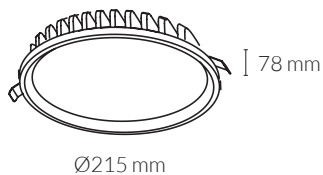

LIM ROUND

GENERAL DETAILS

REFERENCE:	K50312
INSTALLATION:	Recessed with frame
EXTERNAL FINISH:	White
MATERIAL:	Aluminium
IP DEGREE:	IP20
FORM:	Round
LIGHT DIRECTION:	Fixed
OPTIC COVER:	Opal
UTILIZATION:	Indoor
WARRANTY:	3 years

MEASURES

GENERAL DIMENSIONS

HEIGHT:	78 mm
MINIMUM DISTANCE TO ILLUMINATED OBJECT:	0.5 m
CUT OUT:	Ø201 mm
MINIMUM HEIGHT OF FALSE CEILING:	103 mm

ELECTRICAL DETAILS

LAMP:	LED
PROTECTION CLASS:	□
WATTS:	25 W
EFFICIENCY 3000K:	80 lm/W
EFFICIENCY 4000K:	83 lm/W
3000K lm:	2000 lm
4000K lm:	2075 lm
ENERGETIC EFFICIENCY:	A+
DRIVER:	Included
mA:	700 mA
VOLTAGE:	230V
LIFE TIME:	50.000 h
CRI:	≥ 80