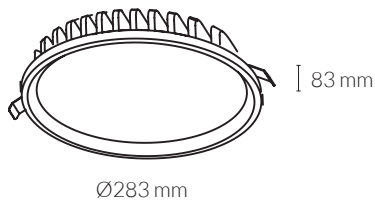

LIM ROUND

GENERAL DETAILS

REFERENCE:	K50313
INSTALLATION:	Recessed with frame
EXTERNAL FINISH:	White
MATERIAL:	Aluminium
IP DEGREE:	IP20
FORM:	Round
LIGHT DIRECTION:	Fixed
OPTIC COVER:	Opal
UTILIZATION:	Indoor
WARRANTY:	3 years

MEASURES

GENERAL DIMENSIONS

HEIGHT:	83 mm
MINIMUM DISTANCE TO ILLUMINATED OBJECT:	0.5 m
CUT OUT:	Ø266 mm
MINIMUM HEIGHT OF FALSE CEILING:	106 mm

ELECTRICAL DETAILS

LAMP:	LED
PROTECTION CLASS:	□
WATTS:	35 W
EFFICIENCY 3000K:	80 lm/W
EFFICIENCY 4000K:	83 lm/W
3000K lm:	2800 lm
4000K lm:	2095 lm
ENERGETIC EFFICIENCY:	A+
DRIVER:	Included
mA:	700 mA
VOLTAGE:	230V
LIFE TIME:	50.000 h
CRI:	≥ 80