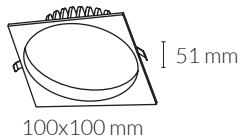

## GENERAL DETAILS

REFERENCE:	K50315
INSTALLATION:	Recessed with frame
EXTERNAL FINISH:	White
MATERIAL:	Aluminium
IP DEGREE:	IP20
FORM:	Square
LIGHT DIRECTION:	Fixed
OPTIC COVER:	Opal
UTILIZATION:	Indoor
WARRANTY:	3 years

## MEASURES

## GENERAL DIMENSIONS

HEIGHT:	51 mm
MINIMUM DISTANCE TO ILLUMINATED OBJECT:	0.5 m
CUT OUT:	Ø86 mm
MINIMUM HEIGHT OF FALSE CEILING:	76 mm