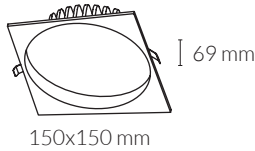

LIM SQUARE

GENERAL DETAILS

REFERENCE:	K50316
INSTALLATION:	Recessed with frame
EXTERNAL FINISH:	White
MATERIAL:	Aluminium
IP DEGREE:	IP20
FORM:	Square
LIGHT DIRECTION:	Fixed
OPTIC COVER:	Opal
UTILIZATION:	Indoor
WARRANTY:	3 years

MEASURES

GENERAL DIMENSIONS

HEIGHT:	69 mm
MINIMUM DISTANCE TO ILLUMINATED OBJECT:	0.5 m
CUT OUT:	Ø136 mm
MINIMUM HEIGHT OF FALSE CEILING:	94 mm

ELECTRICAL DETAILS

LAMP:	LED
PROTECTION CLASS:	□
WATTS:	12 W
EFFICIENCY 3000K:	80 lm/W
EFFICIENCY 4000K:	83 lm/W
3000K lm:	960 lm
4000K lm:	996 lm
ENERGETIC EFFICIENCY:	A+
DRIVER:	Included
mA:	350 mA
VOLTAGE:	230V
LIFE TIME:	50.000 h
CRI:	≥ 80