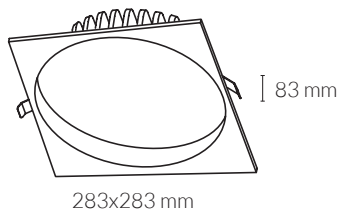

LIM SQUARE

GENERAL DETAILS

REFERENCE:	K50318
INSTALLATION:	Recessed with frame
EXTERNAL FINISH:	White
MATERIAL:	Aluminium
IP DEGREE:	IP20
FORM:	Square
LIGHT DIRECTION:	Fixed
OPTIC COVER:	Opal
UTILIZATION:	Indoor
WARRANTY:	3 years

MEASURES

GENERAL DIMENSIONS

HEIGHT:	83 mm
MINIMUM DISTANCE TO ILLUMINATED OBJECT:	0.5 m
CUT OUT:	Ø266 mm
MINIMUM HEIGHT OF FALSE CEILING:	106 mm

ELECTRICAL DETAILS

LAMP:	LED
PROTECTION CLASS:	□
WATTS:	35 W
EFFICIENCY 3000K:	80 lm/W
EFFICIENCY 4000K:	83 lm/W
3000K lm:	2800 lm
4000K lm:	2095 lm
ENERGETIC EFFICIENCY:	A+
DRIVER:	Included
mA:	700 mA
VOLTAGE:	230V
LIFE TIME:	50.000 h
CRI:	≥ 80