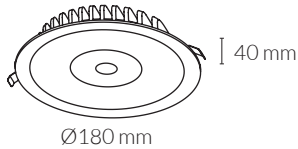

MEASURES

ENERGY LABEL

GENERAL DETAILS

REFERENCE:	K50401
INSTALLATION:	Recessed with frame
EXTERNAL FINISH:	White
MATERIAL:	Aluminium
IP DEGREE:	IP20
FORM:	Round
LIGHT DIRECTION:	Fixed
UTILIZATION:	Indoor
WARRANTY:	3 years

GENERAL DIMENSIONS

HEIGHT:	40 mm
MINIMUM DISTANCE TO ILLUMINATED OBJECT:	0.5 m
CUT OUT:	Ø170 mm
MINIMUM HEIGHT OF FALSE CEILING:	65 mm

ELECTRICAL DETAILS

LAMP:	LED
PROTECTION CLASS:	□
WATTS:	15+7 W
EFFICIENCY 3000K:	75 lm/W
EFFICIENCY 4000K:	87 lm/W
3000K lm:	1651 lm
4000K lm:	1903 lm
ENERGETIC EFFICIENCY:	A
DRIVER:	Included
mA:	300 mA
VOLTAGE:	230V
LIFE TIME:	35.000 h
CRI:	≥ 80