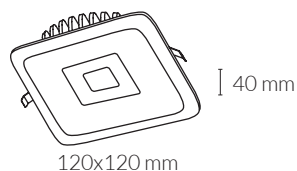

MEASURES

ENERGY LABEL

GENERAL DETAILS

REFERENCE:	K50410
INSTALLATION:	Recessed with frame
EXTERNAL FINISH:	White
MATERIAL:	Aluminium
IP DEGREE:	IP20
FORM:	Square
UTILIZATION:	Indoor
WARRANTY:	3 years

GENERAL DIMENSIONS

HEIGHT:	40 mm
MINIMUM DISTANCE TO ILLUMINATED OBJECT:	0.5 m
CUT OUT:	110x110 mm
MINIMUM HEIGHT OF FALSE CEILING:	65 mm

ELECTRICAL DETAILS

LAMP:	LED
PROTECTION CLASS:	□
WATTS:	8+5 W
EFFICIENCY 3000K:	63 lm/W
EFFICIENCY 4000K:	64 lm/W
3000K lm:	813 lm
4000K lm:	838 lm
ENERGETIC EFFICIENCY:	A
DRIVER:	Included
mA:	300 mA
VOLTAGE:	230V
LIFE TIME:	35.000 h
CRI:	≥ 80