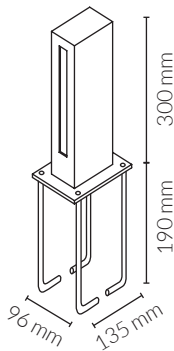

TOWER

GENERAL DETAILS

REFERENCE:	K52500.GY
INSTALLATION:	Surface
EXTERNAL FINISH:	Grey
MATERIAL:	Aluminium
IP DEGREE:	IP54
FORM:	Rectangular
LIGHT DIRECTION:	Fixed
OPTIC COVER:	Ice
UTILIZATION:	Outdoor
WARRANTY:	3 years

MEASURES

GENERAL DIMENSIONS

HEIGHT:	300 mm
MINIMUM DISTANCE TO ILLUMINATED OBJECT:	0.5 m

ELECTRICAL DETAILS

LAMP:	LED
PROTECTION CLASS:	⊕
WATTS:	16,7 W
EFFICIENCY 3000K:	21 lm/W
3000K lm:	356 lm
ENERGETIC EFFICIENCY:	B
DRIVER:	Included
Constant voltage:	DC24V
LIFE TIME:	50.000 h
CRI:	≥ 80