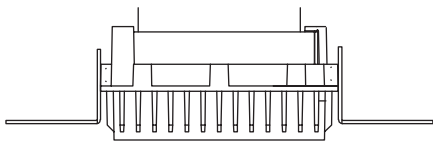

## GENERAL DETAILS

REFERENCE:	K50125
INSTALLATION:	Recessed with frame
EXTERNAL FINISH:	White - Black
MATERIAL:	Aluminium
IP DEGREE:	IP20
FORM:	Round
UTILIZATION:	Indoor
WARRANTY:	2 years

## GENERAL DIMENSIONS

HEIGHT:	52 mm
MINIMUM DISTANCE TO ILLUMINATED OBJECT:	0.5 m
CUT OUT:	85x85 mm
MINIMUM HEIGHT OF FALSE CEILING:	77 mm

## MEASURES

73x73x52 mm