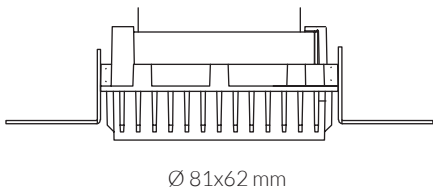

SAT ROUND

GENERAL DETAILS

REFERENCE:	K50126
INSTALLATION:	Recessed with frame
EXTERNAL FINISH:	White - Black
MATERIAL:	Aluminium
IP DEGREE:	IP20
FORM:	Round
UTILIZATION:	Indoor
WARRANTY:	2 years

GENERAL DIMENSIONS

HEIGHT:	62 mm
MINIMUM DISTANCE TO ILLUMINATED OBJECT:	0.5 m
CUT OUT:	Ø96 mm
MINIMUM HEIGHT OF FALSE CEILING:	87 mm

MEASURES

ELECTRICAL DETAILS

LAMP:	Not included
LAMPHOLDER:	GU10
PROTECTION CLASS:	□
WATTS:	MAX 50 W
DRIVER:	Not included

ENERGY LABEL