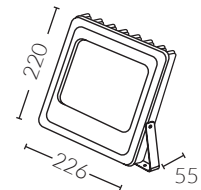

REF. K52602 - 30W

900 mA
3000K - 2700lm / 6000K - 3000lm