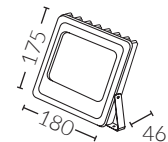

Negro
Black

Blanco
White

MEDIDAS / MEASURES:

REF. K52600 - 10W

300 mA
3000K - 900lm / 6000K - 1000lm

REF. K52601 - 20W

600 mA
3000K - 1800lm / 6000K - 2000lm

REF. K52602 - 30W